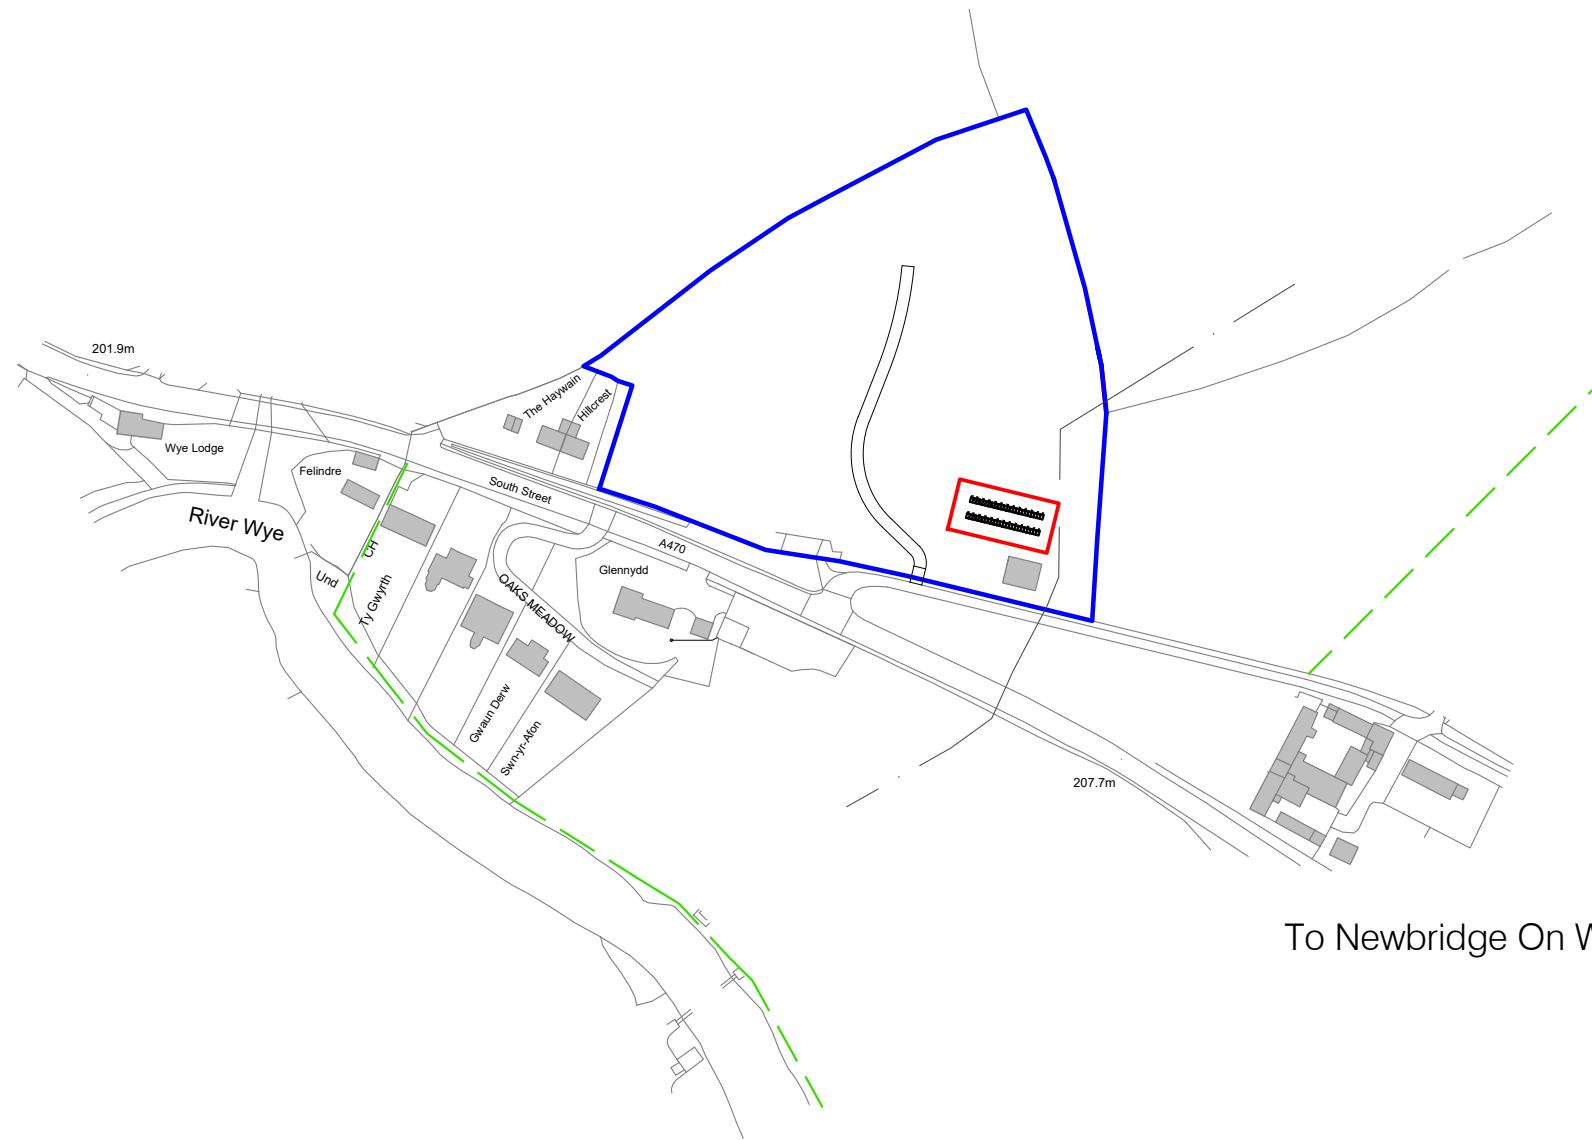

To Rhayader

To Newbridge On Wye

Rev.	Note.	Date.
.	.	.
.	.	.

Gareth Price
Chartered Building Surveyor

Upper Dolfyr, Rhayader
LD6 5NT

Tel: 07792731826

Email: garethprice@btinternet.com

Project.
PROPOSED SOLAR ARRAY, CAE HENFRON,
SOUTH STREET, RHAYADER

Subject.
LOCATION PLAN

Drn. SAB Scale. 1:2500@A3

Date. 8/22 Ref. 0025 / 1

DO NOT SCALE, USE FIGURED DIMS ONLY - COPYRIGHT